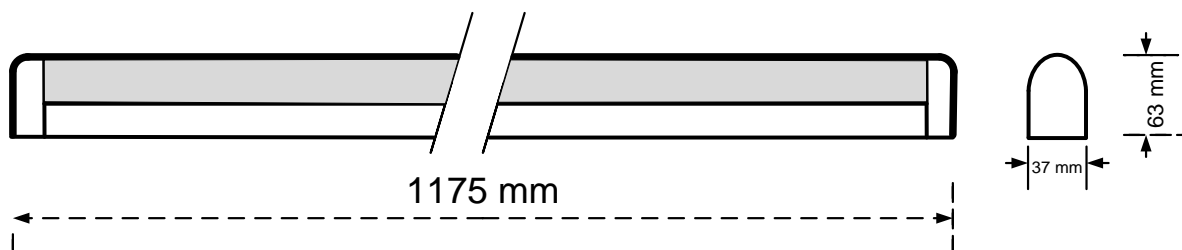

Dimensional Drawing

ELMASCO INDUSTRIES S.A.

Head Office : 44 K. Palama, 14343 N. Chalkidona, Athens, Greece
Production Plant : Ag. Adrianos, 21100 Nafplio, Greece
Email: elmasco@elmasco.eu

Tel : +30 210 2583100
Fax: +30 210 2583107